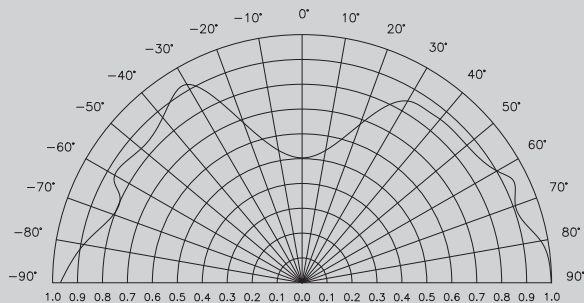

EmeryAllen E11 3.0W Amber

120V
SERIES

EmeryAllen Turtle Bulbs are approved for use in areas requiring artificial lighting adjacent to ecologically sensitive areas, sea turtle nesting beaches, migratory corridors, and Dark Sky Friendly communities.

Turtle Bulb LEDs have an amber color for safer illumination. Per the Florida Wildlife Commission, bulbs must be installed in a shielded or downward directed location that shield the light source from being directly or indirectly visible from the nesting beach.

Base Type	E11
Material	Ceramic + PC
Input Voltage	100-130V AC
Wattage	3.0
Color	Amber
Brightness	65 lumens
Lumens/Watt	21.6
Color Temperature	598nm Wavelength
Beam Angle	360 degrees
Life	25,000 hours
Warranty	Limited Lifetime*

Available Models:

- EA-E11-3.0W-001-AMB

Light Distribution

SPECIFICATIONS & TECHNICAL DATA