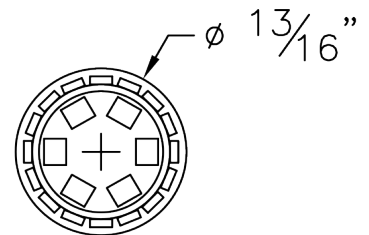

EmeryAllen E11 3.0W Amber

120V
SERIES

EmeryAllen Turtle Bulbs are approved for use in areas requiring artificial lighting adjacent to ecologically sensitive areas, sea turtle nesting beaches, migratory corridors, and Dark Sky Friendly communities.

Turtle Bulb LEDs have an amber color for safer illumination. Per the Florida Wildlife Commission, bulbs must be installed in a shielded or downward directed location that shield the light source from being directly or indirectly visible from the nesting beach.

Base Type	E11
Material	Ceramic + PC
Input Voltage	100-130V AC
Wattage	3.0
Color	Amber
Brightness	65 lumens
Lumens/Watt	21.6
Color Temperature	598nm Wavelength
Beam Angle	360 degrees
Life	25,000 hours
Warranty	Limited Lifetime*

Available Models:

- EA-E11-3.0W-001-AMB

Light Distribution

SPECIFICATIONS & TECHNICAL DATA