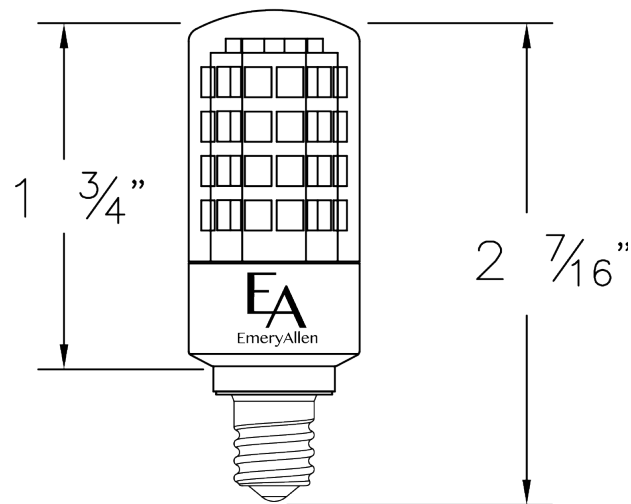

EmeryAllen E11 3.0W Amber

120V
SERIES

EmeryAllen Turtle Bulbs are approved for use in areas requiring artificial lighting adjacent to ecologically sensitive areas, sea turtle nesting beaches, migratory corridors, and Dark Sky Friendly communities.

Turtle Bulb LEDs have an amber color for safer illumination. Per the Florida Wildlife Commission, bulbs must be installed in a shielded or downward directed location that shield the light source from being directly or indirectly visible from the nesting beach.

Base Type	E11
Material	Ceramic + PC
Input Voltage	100-130V AC
Wattage	3.0
Color	Amber
Brightness	65 lumens
Lumens/Watt	21.6
Color Temperature	598nm Wavelength
Beam Angle	360 degrees
Life	25,000 hours
Warranty	Limited Lifetime*

Available Models:

- EA-E11-3.0W-001-AMB

Light Distribution

SPECIFICATIONS & TECHNICAL DATA