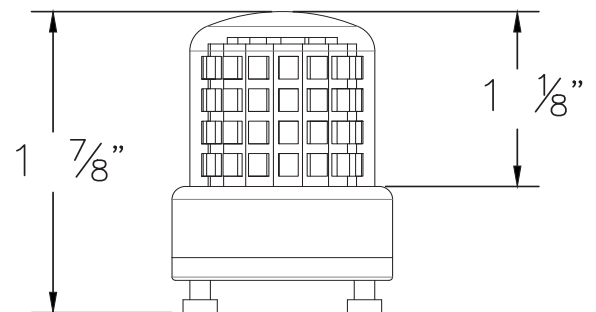

The 120V EmeryAllen GU24 retrofit lamp is an energy efficient alternative to incandescent GU24 base lamps. It offers similar light output to a 120V, 60W incandescent (550lm) and is suitable for use in most 120V GU24 fixtures.

Base Type	GU24
Material	Ceramic + PC
Input Voltage	100-130V AC
Wattage	5.0W
CRI	90+
Brightness	550 lumens
Lumens/Watt	110
Color Temperature	2700K, 3000K
Halogen Equivalent	60W
Beam Angle	360 degrees
Life	25,000 hours
Warranty	Limited Lifetime*

Available Models:

- EA-GU24-5.0W-001-279F-D (2700K)
- EA-GU24-5.0W-001-309F-D (3000K)

Dimming:

- Dimmable with most incandescent and LED dimmers

Light Distribution

DAMP LOCATION & ENCLOSED FIXTURE