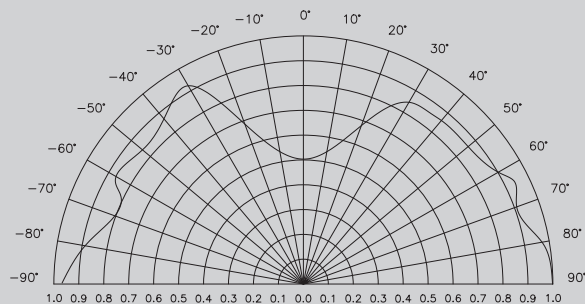

The 120V EmeryAllen GU24 retrofit lamp is an energy efficient alternative to incandescent GU24 base lamps. It offers similar light output to a 120V, 60W incandescent (550lm) and is suitable for use in most 120V GU24 fixtures.

Base Type	GU24
Material	Ceramic + PC
Input Voltage	100-130V AC
Wattage	5.0W
CRI	90+
Brightness	550 lumens
Lumens/Watt	110
Color Temperature	2700K, 3000K
Halogen Equivalent	60W
Beam Angle	360 degrees
Life	25,000 hours
Warranty	Limited Lifetime*

Available Models:

- EA-GU24-5.0W-001-279F-D (2700K)
- EA-GU24-5.0W-001-309F-D (3000K)

Dimming:

- Dimmable with most incandescent and LED dimmers

Light Distribution

DAMP LOCATION & ENCLOSED FIXTURE