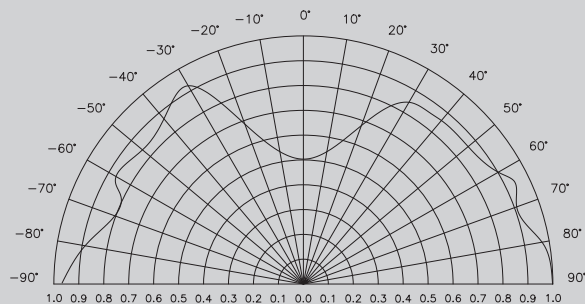

The 120V EmeryAllen GU24 retrofit lamp is an energy efficient alternative to incandescent GU24 base lamps. It offers similar light output to a 120V, 70W incandescent (850lm) and is suitable for use in most 120V GU24 fixtures.

Base Type	GU24
Material	Ceramic + PC
Input Voltage	100-130V AC
Wattage	8.5
CRI	90+
Brightness	850 lumens
Lumens/Watt	100
Color Temperature	2700K, 3000K
Halogen Equivalent	70W
Beam Angle	360 degrees
Life	25,000 hours
Warranty	Limited Lifetime*

Available Models:

- EA-GU24-8.5W-001-279F-D (2700K)
- EA-GU24-8.5W-001-309F-D (3000K)

Dimming:

- Dimmable with most incandescent and LED dimmers.

Light Distribution

DAMP LOCATION & ENCLOSED FIXTURE