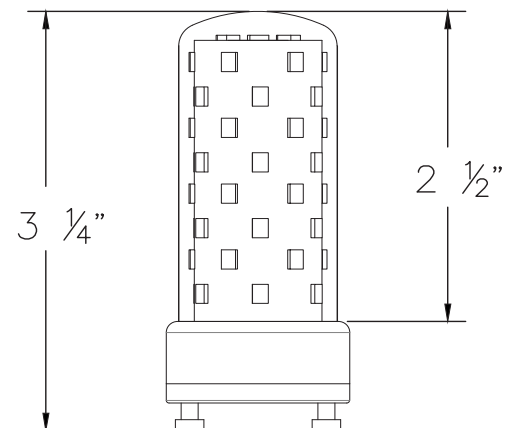

The 120V EmeryAllen GU24 retrofit lamp is an energy efficient alternative to incandescent GU24 base lamps. It offers similar light output to a 120V, 70W incandescent (850lm) and is suitable for use in most 120V GU24 fixtures.

Base Type	GU24
Material	Ceramic + PC
Input Voltage	100-130V AC
Wattage	8.5
CRI	90+
Brightness	850 lumens
Lumens/Watt	100
Color Temperature	2700K, 3000K
Halogen Equivalent	70W
Beam Angle	360 degrees
Life	25,000 hours
Warranty	Limited Lifetime*

Available Models:

- EA-GU24-8.5W-001-279F-D (2700K)
- EA-GU24-8.5W-001-309F-D (3000K)

Dimming:

- Dimmable with most incandescent and LED dimmers.

Light Distribution

DAMP LOCATION & ENCLOSED FIXTURE