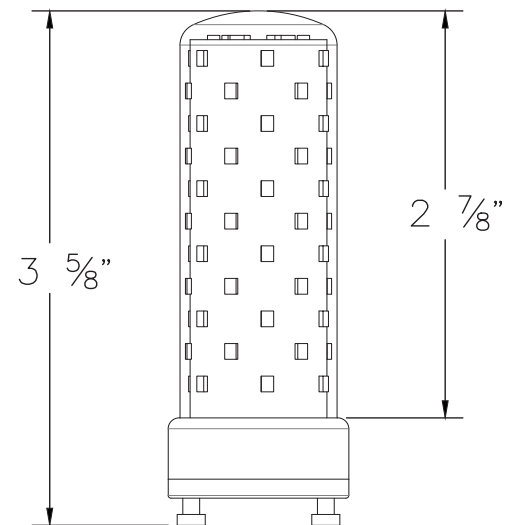

The 120V EmeryAllen GU24 retrofit lamp is an energy efficient alternative to incandescent GU24 base lamps. It offers similar light output to a 120V, 75W incandescent (950lm) and is suitable for use in most 120V GU24 fixtures.

Base Type	GU24
Material	Ceramic + PC
Input Voltage	100-130V AC
Wattage	9.5
CRI	90+
Brightness	950 lumens
Lumens/Watt	100
Color Temperature	2700K, 3000K
Halogen Equivalent	75W
Beam Angle	360 degrees
Life	25,000 hours
Warranty	Limited Lifetime*

Available Models:

- EA-GU24-9.5W-001-279F-D (2700K)
- EA-GU24-9.5W-001-309F-D (3000K)

Dimming:

- Dimmable with most incandescent and LED dimmers.

Light Distribution

DAMP LOCATION & ENCLOSED FIXTURE