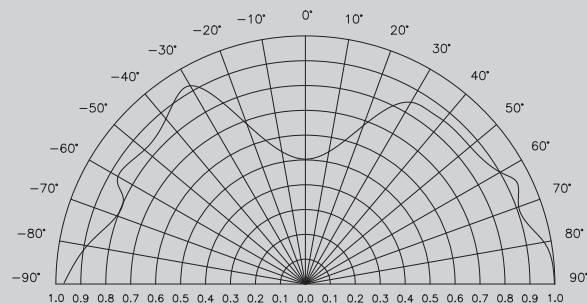

The 120V EmeryAllen GU24 retrofit lamp is an energy efficient alternative to incandescent GU24 base lamps. It offers similar light output to a 120V, 75W incandescent (950lm) and is suitable for use in most 120V GU24 fixtures.

Base Type	GU24
Material	Ceramic + PC
Input Voltage	100-130V AC
Wattage	9.5
CRI	90+
Brightness	950 lumens
Lumens/Watt	100
Color Temperature	2700K, 3000K
Halogen Equivalent	75W
Beam Angle	360 degrees
Life	25,000 hours
Warranty	Limited Lifetime*

Available Models:

- EA-GU24-9.5W-001-279F-D (2700K)
- EA-GU24-9.5W-001-309F-D (3000K)

Dimming:

- Dimmable with most incandescent and LED dimmers.

Light Distribution

DAMP LOCATION & ENCLOSED FIXTURE