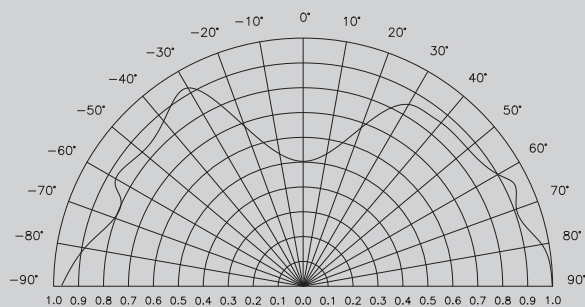

The EmeryAllen 120W R7S retrofit lamp is an energy efficient alternative to halogen R7S lamps. It offers similar light output to a 120V, 100W halogen lamp (1100lm) and is suitable for use in most 120V R7S fixtures.

Base Type	R7S
Material	Ceramic + PC
Input Voltage	100-240V AC
Wattage	10.0
CRI	80+
Brightness	1100 lumens
Lumens/Watt	110
Color Temperature	3000K
Halogen Equivalent	100W
Beam Angle	360 degrees
Life	25,000 hours
Warranty	Limited Lifetime*

Available Models:

- EA-R7S-10.0W-3080 (3000K)

Light Distribution

DAMP LOCATION & ENCLOSED FIXTURE

© 2019 EmeryAllen, LLC. All Rights Reserved, Patent Pending
*Please review complete warranty information at www.EmeryAllen.com