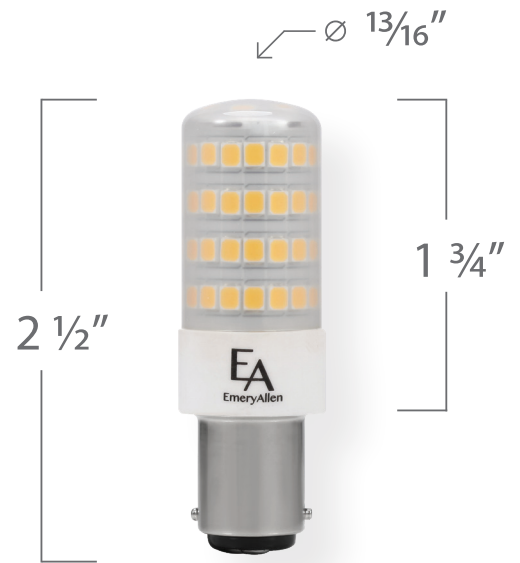

BA15D 6.0W

SPECIFICATIONS & TECHNICAL DATA

The 120V EmeryAllen BA15D retrofit lamp is an energy efficient alternative to incandescent BA15D base lamps. It offers similar light output to a 120V, 70W incandescent (600lm) and is suitable for use in most 120V BA15D fixtures.

Base Type	BA15D
Material	Ceramic + PC
Input Voltage	100-130V AC
Wattage	6.0
CRI	90+
Brightness	600 lumens
Lumens/Watt	100
Color Temperature	2700K + 3000K
R9	52
R13	96
Halogen Equivalent	70W
Beam Angle	360 degrees
Life	25,000 hours
Warranty	Limited Lifetime*

Available Models:

- EA-BA15D-6.0W-121-279F-D (2700K)
- EA-BA15D-6.0W-121-309F-D (3000K)

Dimming:

Dimmable with most incandescent and LED dimmers.

US PAT: US D850,663 ; US 10,605,412

120V
SERIES