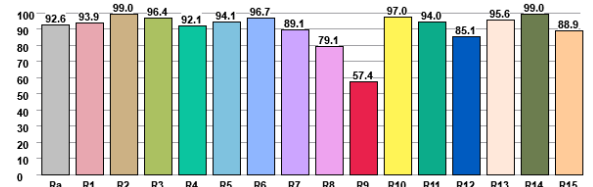

Base Type	MW (Mini-Wedge)
Material	Ceramic + PC
Input Voltage	12V AC/DC
Wattage	1.49
Volt-Amperes (VA)	2.27
CRI	92.3
Brightness	170 lumens
Lumens/Watt	114
Color Temperature	2700K, 3000K
R9	57.4
Halogen Equivalent	10W
Beam Angle	180 degrees
Life	36,000 hours
Warranty	Limited Lifetime*

Available Models:

- EA-LMW-1.5W-002-2790 (2700K)
- EA-LMW-1.5W-002-3090 (3000K)

Dimming:

- Dimmable with most magnetic and electronic LED compatible transformers
- Dimmable with most MLV and ELV dimmers

SPECTRAL DISTRIBUTION

CRI VALUES R1-R15

TM30 VECTOR