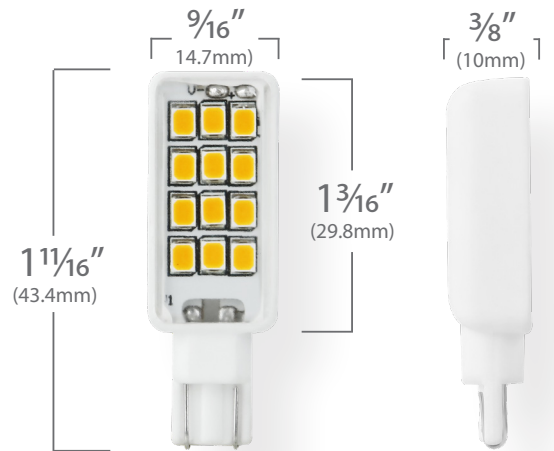

LMW 1.5W

SPECIFICATIONS & TECHNICAL DATA

The 12V EmeryAllen Linear Miniature Wedge blade lamp is an energy efficient alternative to incandescent MW base lamps. It offers similar light output to a 12V, 10W incandescent (150lm) and is suitable for use in most 12V MW fixtures.

Base Type	MW (Mini-Wedge)
Material	Ceramic + PC
Input Voltage	12V AC/DC
Wattage	1.49
Volt-Amperes (VA)	2.27
CRI	92.3
Brightness	170 lumens
Lumens/Watt	114
Color Temperature	2700K, 3000K
R9	57.4
Halogen Equivalent	10W
Beam Angle	180 degrees
Life	36,000 hours
Warranty	Limited Lifetime*

Available Models:

- EA-LMW-1.5W-002-2790 (2700K)
- EA-LMW-1.5W-002-3090 (3000K)

Dimming:

- Dimmable with most magnetic and electronic LED compatible transformers
- Dimmable with most MLV and ELV dimmers

SPECTRAL DISTRIBUTION