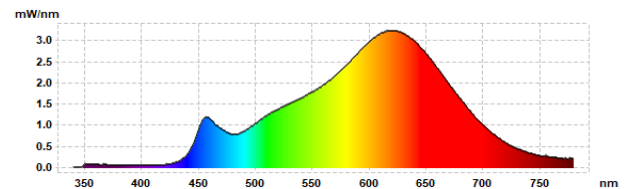

LMW 1.5W

SPECIFICATIONS & TECHNICAL DATA

The 12V EmeryAllen Linear Miniature Wedge blade lamp is an energy efficient alternative to incandescent MW base lamps. It offers similar light output to a 12V, 10W incandescent (150lm) and is suitable for use in most 12V MW fixtures.

Base Type	MW (Mini-Wedge)
Material	Ceramic + PC
Input Voltage	12V AC/DC
Wattage	1.49
Volt-Amperes (VA)	2.27
CRI	92.3
Brightness	170 lumens
Lumens/Watt	114
Color Temperature	2700K, 3000K
R9	57.4
Halogen Equivalent	10W
Beam Angle	180 degrees
Life	36,000 hours
Warranty	Limited Lifetime*

Available Models:

- EA-LMW-1.5W-002-2790 (2700K)
- EA-LMW-1.5W-002-3090 (3000K)

Dimming:

- Dimmable with most magnetic and electronic LED compatible transformers
- Dimmable with most MLV and ELV dimmers

SPECTRAL DISTRIBUTION

CRI VALUES R1-R15

TM30 VECTOR