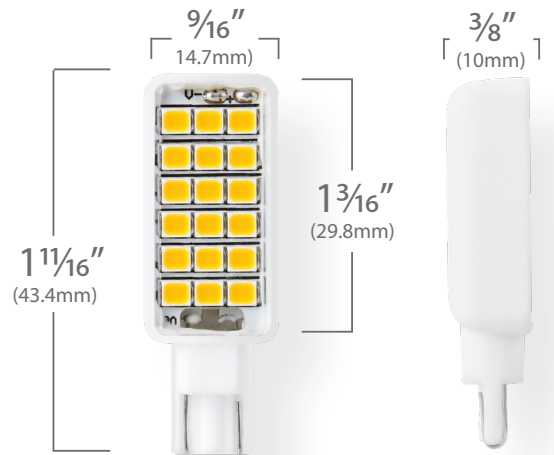

LMW 3.0W

SPECIFICATIONS & TECHNICAL DATA

The 12V EmeryAllen Linear Miniature Wedge blade lamp is an energy efficient alternative to incandescent MW base lamps. It offers similar light output to a 12V, 25W incandescent (300lm) and is suitable for use in most 12V MW fixtures.

Base Type	MW (Mini-Wedge)
Material	Ceramic + PC
Input Voltage	12V AC/DC
Wattage	3.08
Volt-Amperes (VA)	4.59
CRI	90.4
Brightness	349 lumens
Lumens/Watt	113.3
Color Temperature	2700K, 3000K
R9	49.3
Halogen Equivalent	25W
Beam Angle	180 degrees
Life	36,000 hours
Warranty	Limited Lifetime*

Available Models:

- EA-LMW-3.0W-002-2790 (2700K)
- EA-LMW-3.0W-002-3090 (3000K)

Dimming:

- Dimmable with most magnetic and electronic LED compatible transformers
- Dimmable with most MLV and ELV dimmers

SPECTRAL DISTRIBUTION