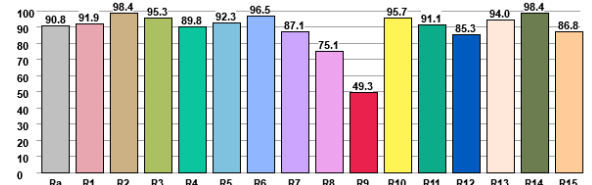

Base Type	MW (Mini-Wedge)
Material	Ceramic + PC
Input Voltage	12V AC/DC
Wattage	3.08
Volt-Amperes (VA)	4.59
CRI	90.4
Brightness	349 lumens
Lumens/Watt	113.3
Color Temperature	2700K, 3000K
R9	49.3
Halogen Equivalent	25W
Beam Angle	180 degrees
Life	36,000 hours
Warranty	Limited Lifetime*

Available Models:

- EA-LMW-3.0W-002-2790 (2700K)
- EA-LMW-3.0W-002-3090 (3000K)

Dimming:

- Dimmable with most magnetic and electronic LED compatible transformers
- Dimmable with most MLV and ELV dimmers

SPECTRAL DISTRIBUTION

CRI VALUES R1-R15

TM30 VECTOR