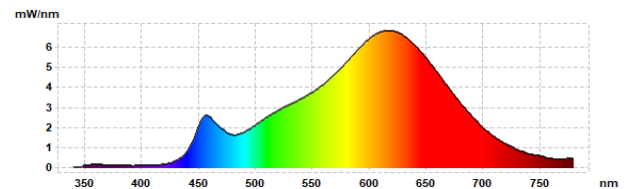

LMW 3.0W

SPECIFICATIONS & TECHNICAL DATA

The 12V EmeryAllen Linear Miniature Wedge blade lamp is an energy efficient alternative to incandescent MW base lamps. It offers similar light output to a 12V, 25W incandescent (300lm) and is suitable for use in most 12V MW fixtures.

Base Type	MW (Mini-Wedge)
Material	Ceramic + PC
Input Voltage	12V AC/DC
Wattage	3.08
Volt-Amperes (VA)	4.59
CRI	90.4
Brightness	349 lumens
Lumens/Watt	113.3
Color Temperature	2700K, 3000K
R9	49.3
Halogen Equivalent	25W
Beam Angle	180 degrees
Life	36,000 hours
Warranty	Limited Lifetime*

Available Models:

- EA-LMW-3.0W-002-2790 (2700K)
- EA-LMW-3.0W-002-3090 (3000K)

Dimming:

- Dimmable with most magnetic and electronic LED compatible transformers
- Dimmable with most MLV and ELV dimmers

SPECTRAL DISTRIBUTION

CRI VALUES R1-R15

TM30 VECTOR