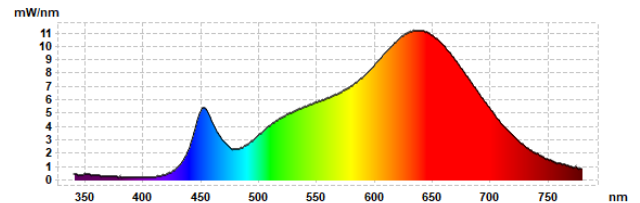

Base Type	E26
Material	Glass + Aluminum
Input Voltage	100-130V AC
Wattage	6.74
Volt-Amperes (VA)	8.16
CRI	95.7
Brightness	520 lumens
Lumens/Watt	77.15
Color Temperature	1800K-2700K
R9	96.2
Halogen Equivalent	60W
Beam Angle	360 degrees
Life	15,000 hours
Warranty	Limited Lifetime*

Available Models:

- EA-G30-7.0W-E26-DTW-2718W (1800K-2700K)

Dimming:

Dimmable with most incandescent and LED dimmers.

SPECTRAL DISTRIBUTION

CRI VALUES R1-R15

TM30 VECTOR