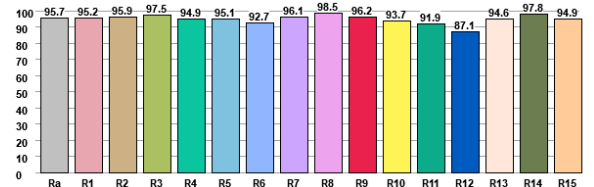

Base Type	E26
Material	Glass + Aluminum
Input Voltage	100-130V AC
Wattage	6.74
Volt-Amperes (VA)	8.16
CRI	95.7
Brightness	520 lumens
Lumens/Watt	77.15
Color Temperature	1800K-2700K
R9	96.2
Halogen Equivalent	60W
Beam Angle	360 degrees
Life	15,000 hours
Warranty	Limited Lifetime*

Available Models:

- EA-G30-7.0W-E26-DTW-2718W (1800K-2700K)

Dimming:

Dimmable with most incandescent and LED dimmers.

SPECTRAL DISTRIBUTION

CRI VALUES R1-R15

TM30 VECTOR