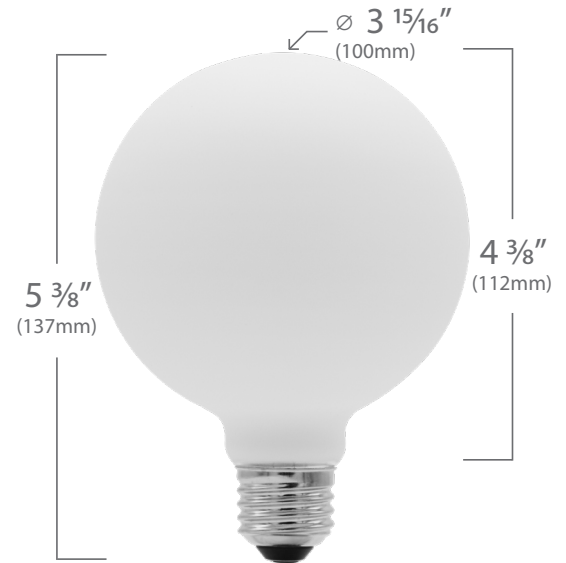

G30 7.0W DTW

1800K-2700K

LED FILAMENT

SPECIFICATIONS & TECHNICAL DATA

The 120V EmeryAllen G30 DTW (Dim to Warm) bulb offers dimmer controlled color temperature adjustment. This smooth temperature transition mimics the natural color shift of dimmed incandescent bulbs.

Base Type	E26
Material	Glass + Aluminum
Input Voltage	100-130V AC
Wattage	6.74
Volt-Amperes (VA)	8.16
CRI	95.7
Brightness	520 lumens
Lumens/Watt	77.15
Color Temperature	1800K-2700K
R9	96.2
Halogen Equivalent	60W
Beam Angle	360 degrees
Life	15,000 hours
Warranty	Limited Lifetime*

Available Models:

- EA-G30-7.0W-E26-DTW-2718W (1800K-2700K)

Dimming:

Dimmable with most incandescent and LED dimmers.

SPECTRAL DISTRIBUTION

CRI VALUES R1-R15

TM30 VECTOR