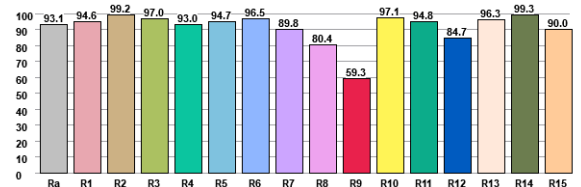

Base Type	E12
Material	Glass + Aluminum
Input Voltage	12V AC
Wattage	3.5
Volt-Amperes (VA)	3.55
CRI	93
Brightness	300 lumens
Lumens/Watt	100
Color Temperature	2700K & 3000K
R9	59.3
Halogen Equivalent	25W
Beam Angle	360 degrees
Life	15,000 hours
Warranty	Limited Lifetime*

Available Models:

- EA-E12-3.5W-12V-FIL-2790-D (2700K)
- EA-E12-3.5W-12V-FIL-3090-D (3000K)

Dimming:

Dimmable with most incandescent and LED dimmers.

SPECTRAL DISTRIBUTION

CRI VALUES R1-R15

TM30 VECTOR