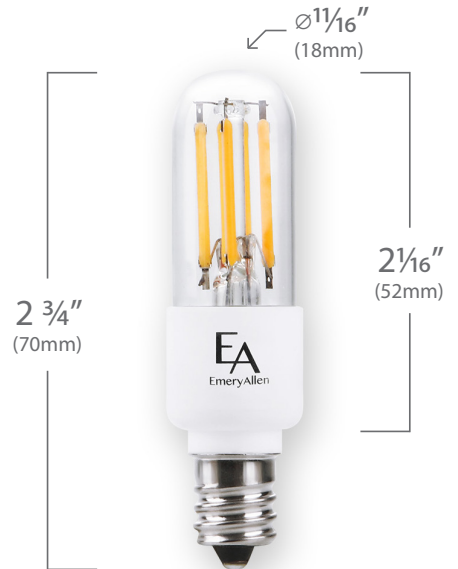

E12 3.5W LED FILAMENT

SPECIFICATIONS & TECHNICAL DATA

The 12V EmeryAllen E12 retrofit lamp is an energy efficient alternative to incandescent E12 base lamps. It offers similar light output to a 12V, 25W incandescent (300lm) and is suitable for use in most 12V E12 fixtures.

Base Type	E12
Material	Glass + Aluminum
Input Voltage	12V AC
Wattage	3.5
Volt-Amperes (VA)	3.55
CRI	93
Brightness	300 lumens
Lumens/Watt	100
Color Temperature	2700K & 3000K
R9	59.3
Halogen Equivalent	25W
Beam Angle	360 degrees
Life	15,000 hours
Warranty	Limited Lifetime*

Available Models:

- EA-E12-3.5W-12V-FIL-2790-D (2700K)
- EA-E12-3.5W-12V-FIL-3090-D (3000K)

Dimming:

Dimmable with most incandescent and LED dimmers.

SPECTRAL DISTRIBUTION

CRI VALUES R1-R15

TM30 VECTOR