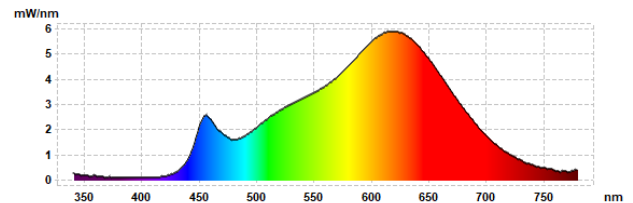

Available Models:

- EA-E12-3.5W-12V-FIL-2790-D (2700K)
- EA-E12-3.5W-12V-FIL-3090-D (3000K)

Dimming:

Dimmable with most incandescent and LED dimmers.

SPECTRAL DISTRIBUTION

CRI VALUES R1-R15

TM30 VECTOR